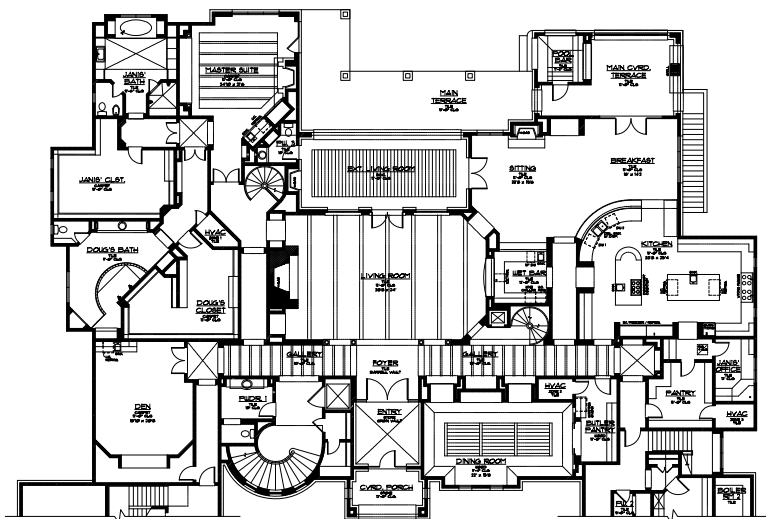

“Inspired by a grand castle in northern Spain, this luxurious home brings Catalan elegance to the hills of Texas. Perched on the West Rim in the prestigious Summit, this home boasts incredible panoramic views from The 360 bridge to downtown Austin.”

CHRISTIE'S
INTERNATIONAL REAL ESTATE

FEATURES + AMENITIES

Main Level

Upper and Lower Levels

- Area 8E: 78746 : Travis County
- Summit at West Rim on Mount Larson
- Built in 2001
- 1.558 acre lot
- 7 Beds : 8 Full + 6 Half Baths
- 11 Living areas
- 2 Dining
- 6 car garage
- Eanes Isd - Bridge Point
- Hill Country
- Westlake
- Panoramic views of river, downtown and hill country
- Lush formal landscaping
- Negative-edge pool and spa
- Outdoor kitchen with grill
- Huge mud room with refrigerator
- Media room with kitchenette
- Paneled office w/ private workstation
- Exercise room with sauna
- Master suite w/ his-and-hers baths and closets
- 2 Guest quarters with kitchen
- Five covered terraces
- Elevator serving all three floors
- Stewart screen in media room