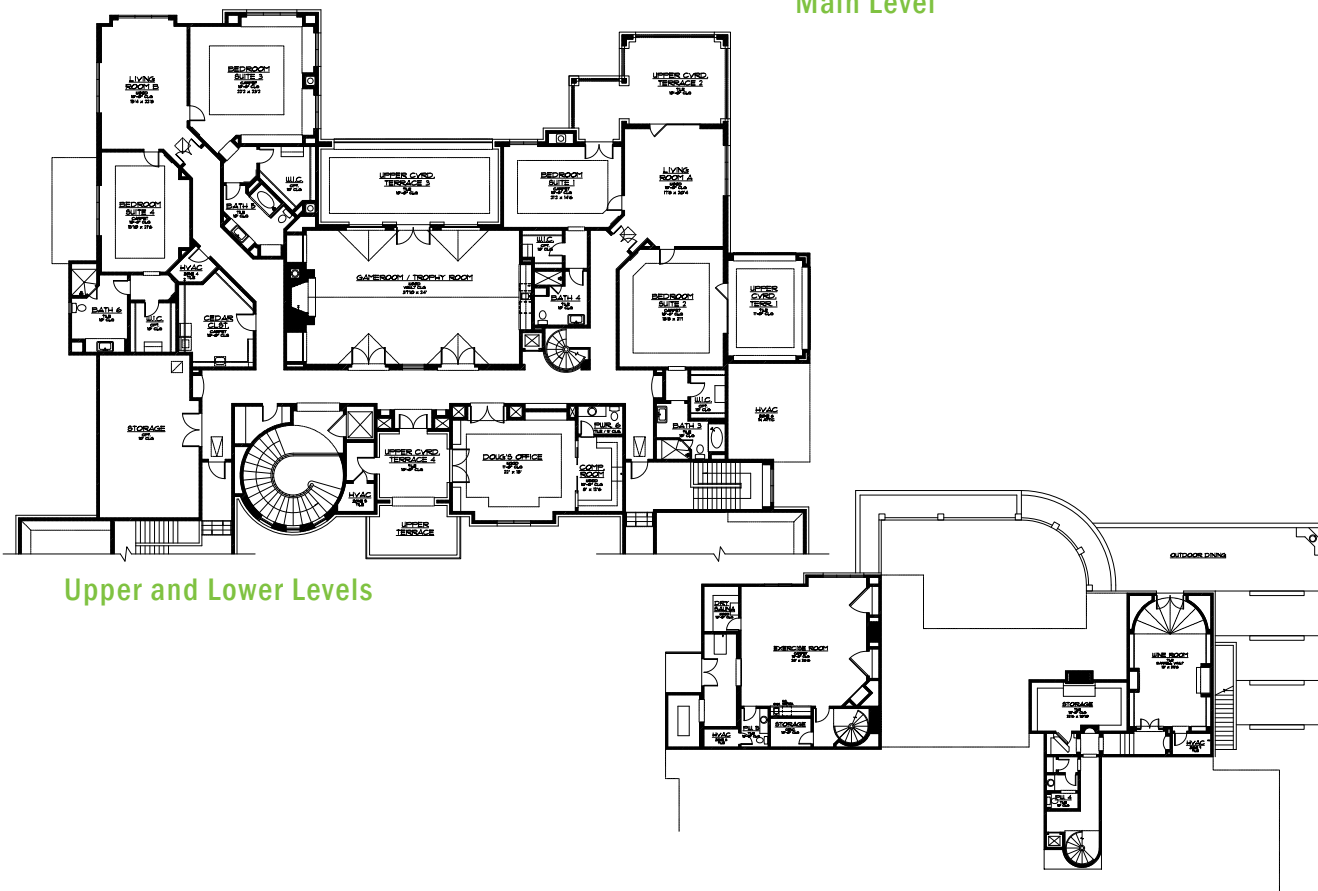

“Inspired by a grand castle in northern Spain, this luxurious home brings Catalan elegance to the hills of Texas. Perched on the West Rim in the prestigious Summit, this home boasts incredible panoramic views from The 360 bridge to downtown Austin.”

CHRISTIE'S
INTERNATIONAL REAL ESTATE

FEATURES + AMENITIES

Main Level

Upper and Lower Levels

- Area 8E: 78746 : Travis County
- Summit at West Rim on Mount Larson
- Built in 2001
- 1.558 acre lot
- 7 Beds : 8 Full + 6 Half Baths
- 11 Living areas
- 2 Dining
- 6 car garage
- Eanes Isd - Bridge Point
- Hill Country
- Westlake
- Panoramic views of river, downtown and hill country
- Lush formal landscaping
- Negative-edge pool and spa
- Outdoor kitchen with grill
- Huge mud room with refrigerator
- Media room with kitchenette
- Paneled office w/ private workstation
- Exercise room with sauna
- Master suite w/ his-and-hers baths and closets
- 2 Guest quarters with kitchen
- Five covered terraces
- Elevator serving all three floors
- Stewart screen in media room